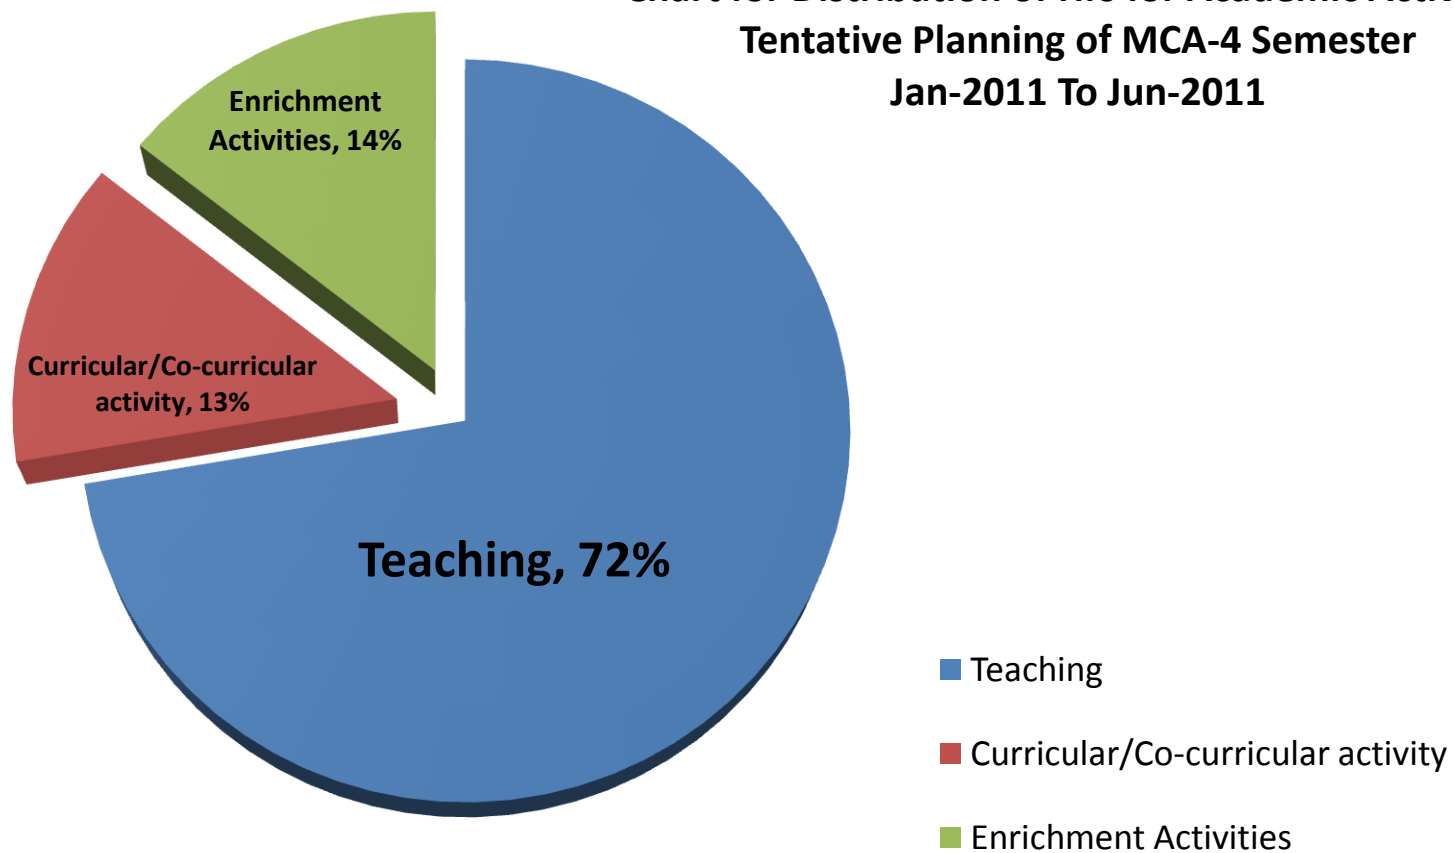

Type of Activity	Teaching	Curricular/Co-curricular activity	Enrichment Activities	Total Hrs
Total Hrs.----->	454	84	90	628
Weightage in Percentage (%)	72%	13%	14%	

**Chart for Distribution of Hrs for Academic Activities
Tentative Planning of MCA-4 Semester
Jan-2011 To Jun-2011**